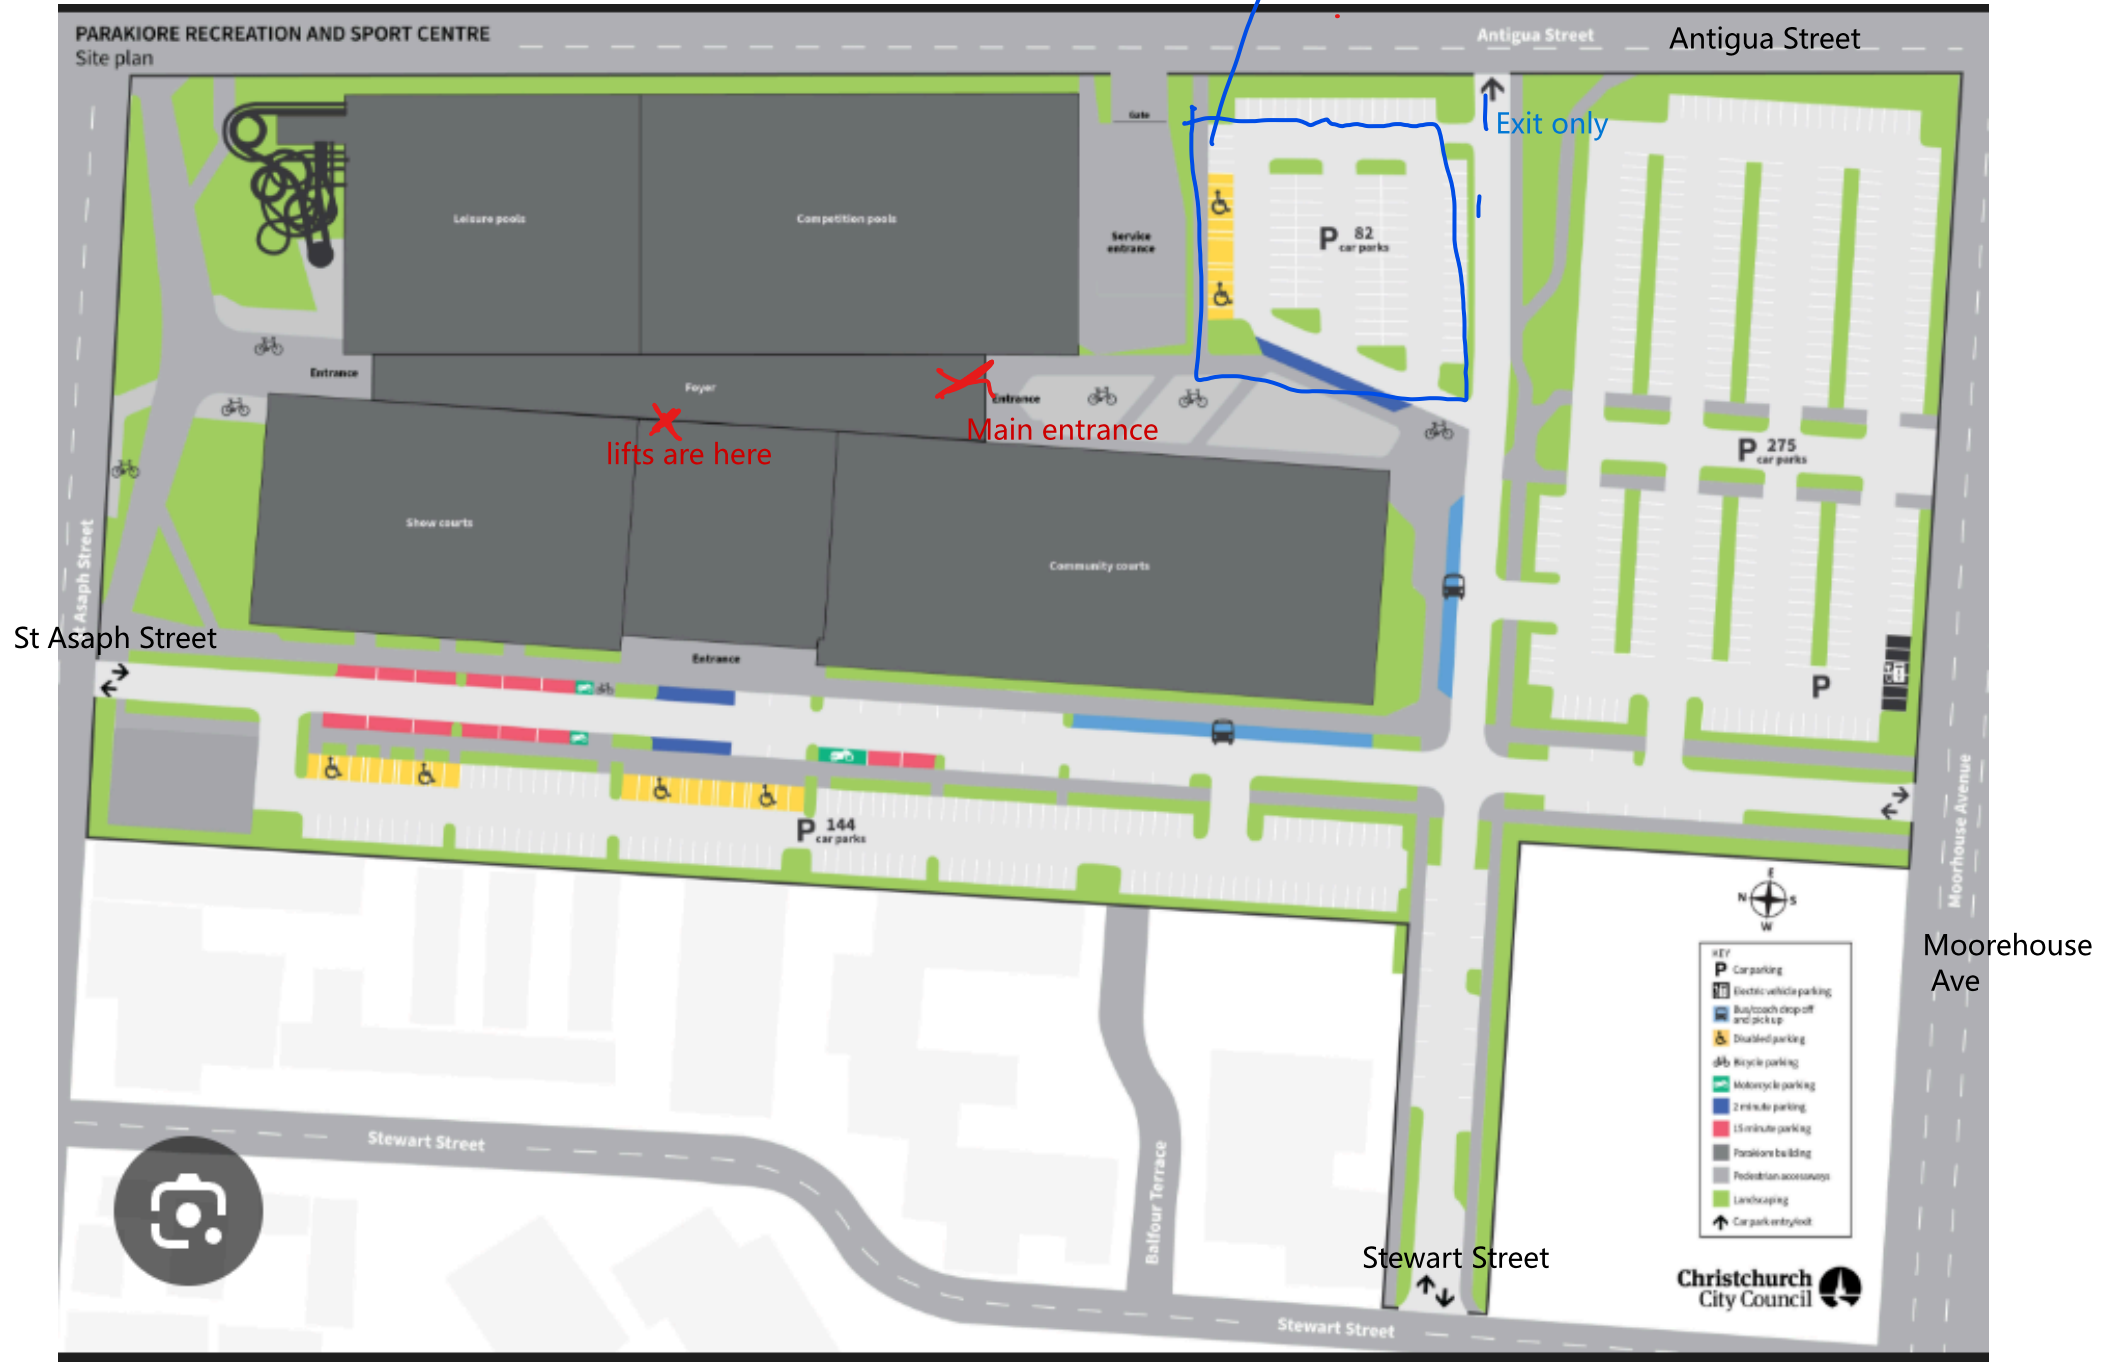

Parakiore Parking Map:

Lung Mechanic is on the first floor, inside Active Health

best/closest parking

St Asaph Street

lifts are here

Main entrance

Antigua Street

Antigua Street

Exit only

P 82 car parks

P 275 car parks

P

P 144 car parks

Moorehouse Ave

Stewart Street

Stewart Street